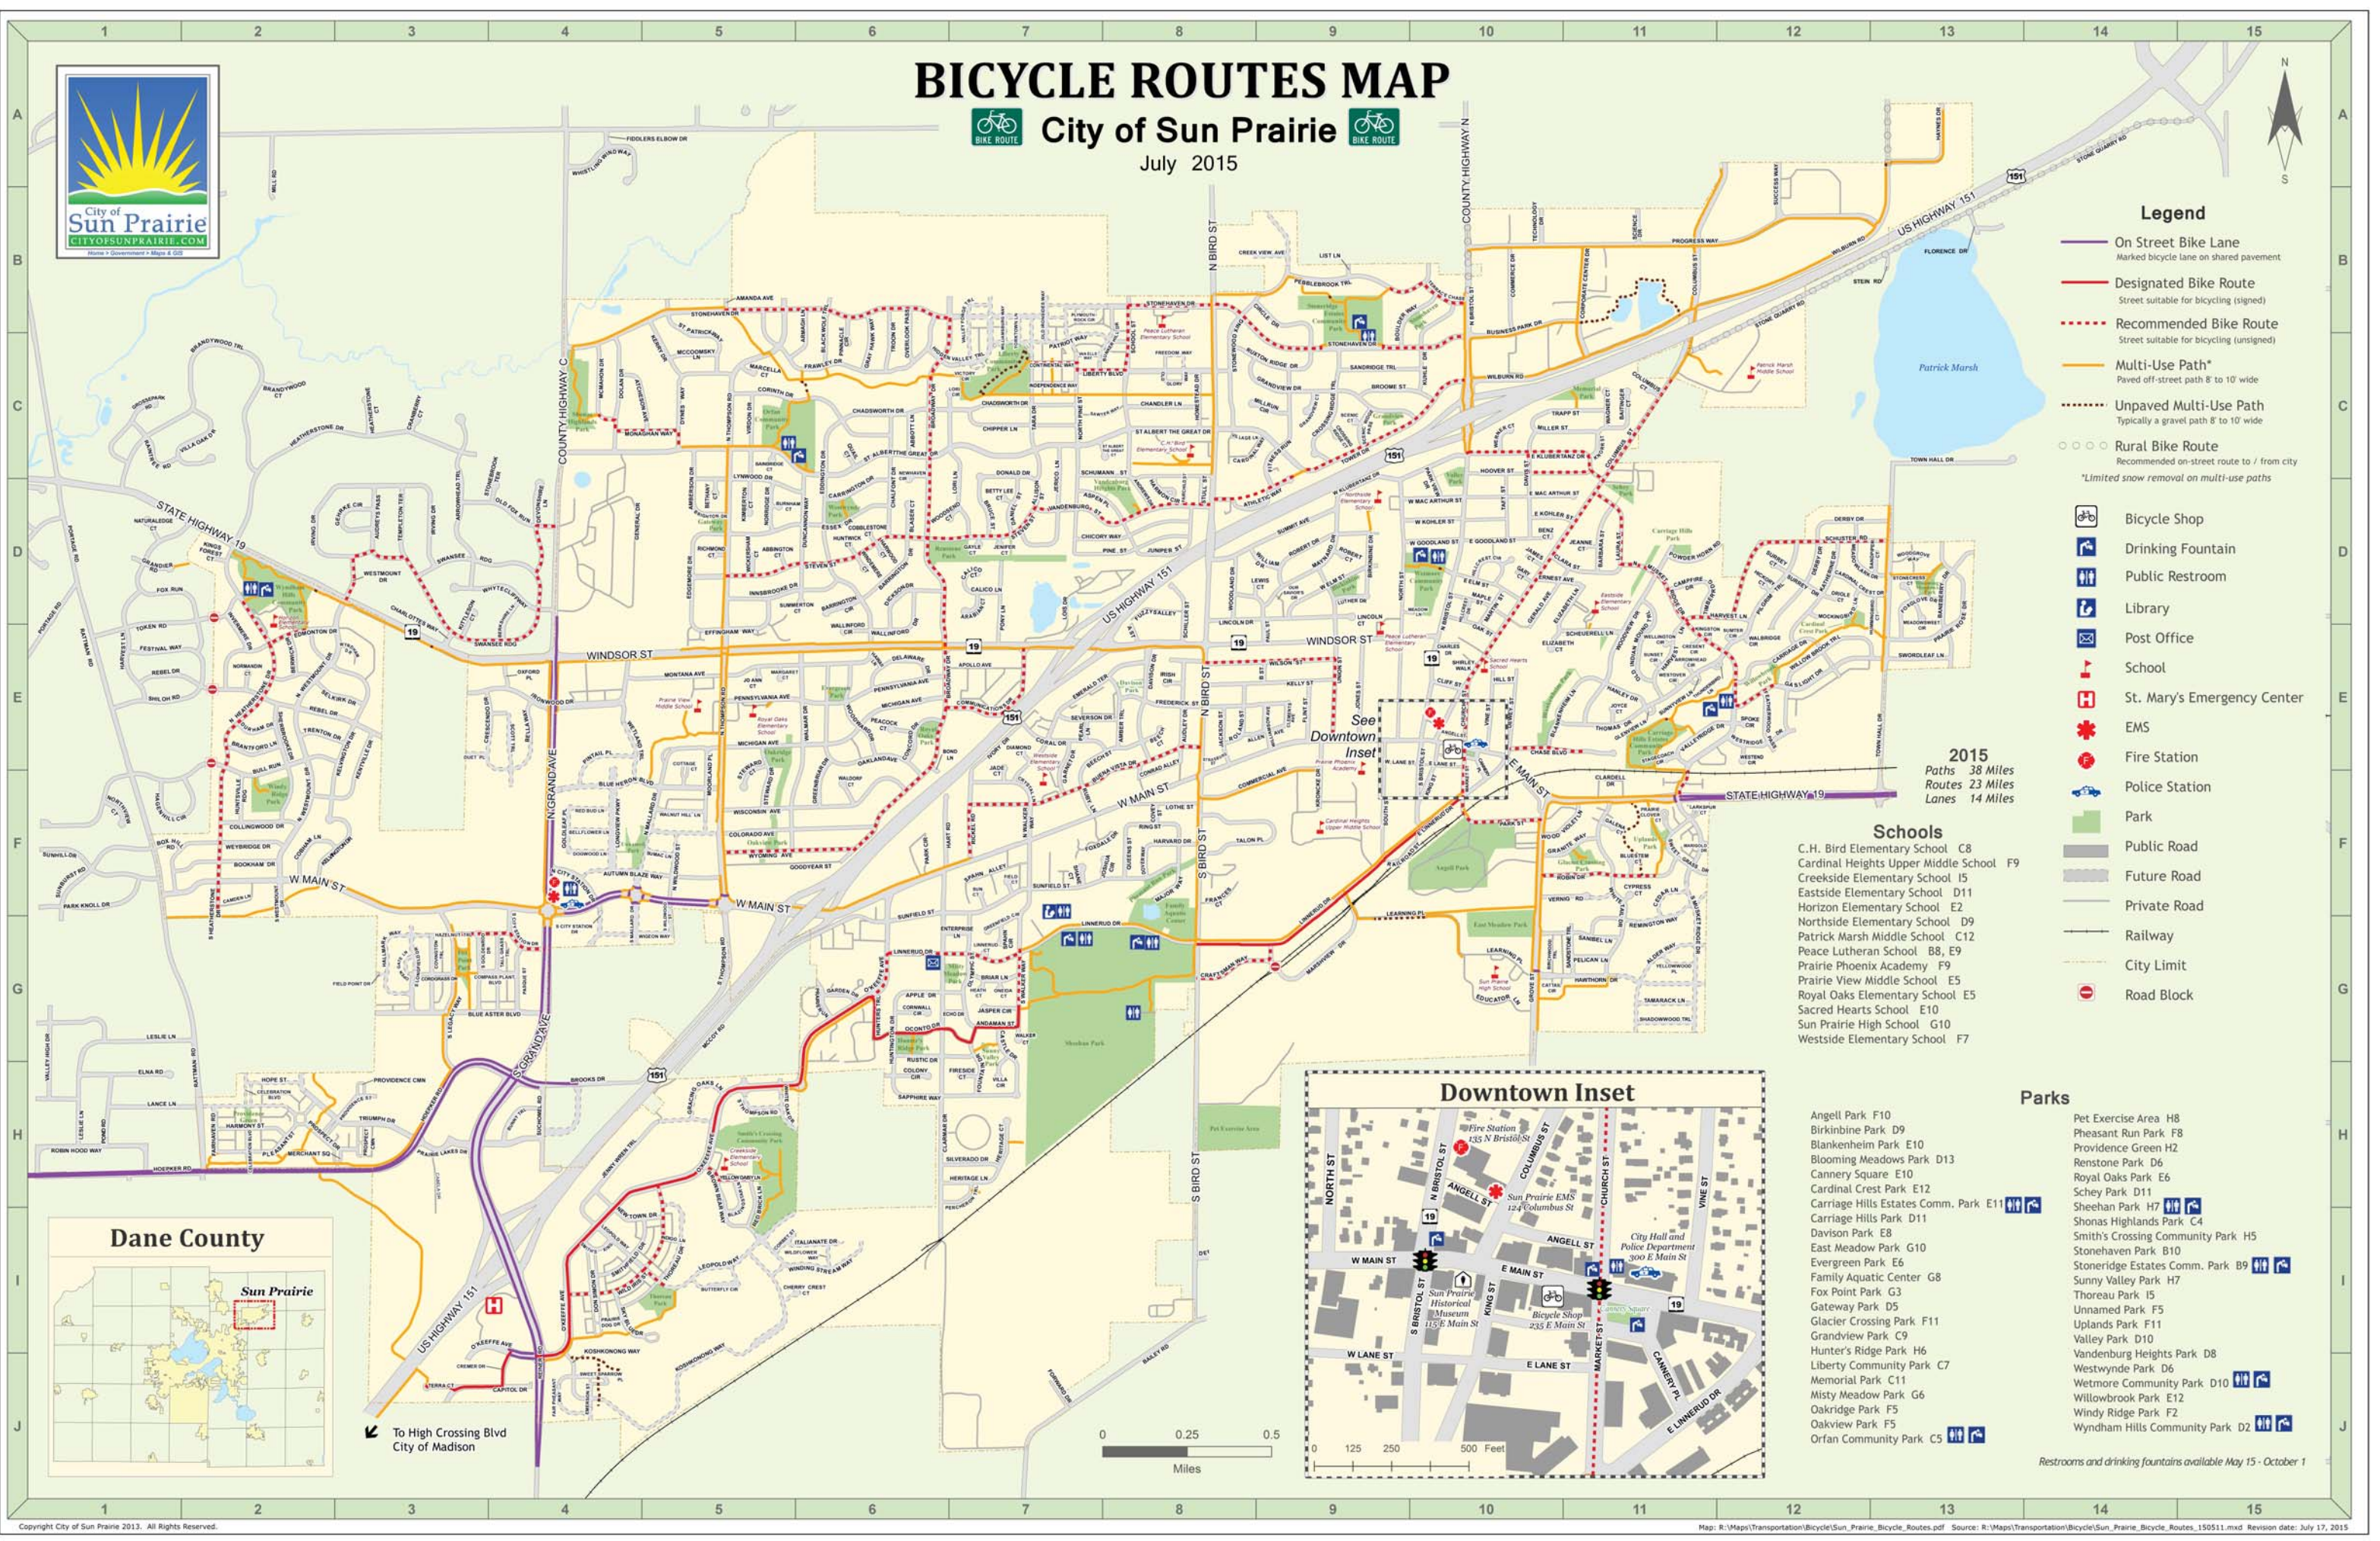

# BICYCLE ROUTES MAP

City of Sun Prairie

July 2015

## Legend

- On Street Bike Lane  
Marked bicycle lane on shared pavement
- Designated Bike Route  
Street suitable for bicycling (signed)
- Recommended Bike Route  
Street suitable for bicycling (unsigned)
- Multi-Use Path\*  
Paved off-street path 8' to 10' wide
- Unpaved Multi-Use Path  
Typically a gravel path 8' to 10' wide
- Rural Bike Route  
Recommended on-street route to / from city  
\*Limited snow removal on multi-use paths

- Bicycle Shop
- Drinking Fountain
- Public Restroom
- Library
- Post Office
- School
- St. Mary's Emergency Center
- EMS
- Fire Station
- Police Station
- Park
- Public Road
- Future Road
- Private Road
- Railway
- City Limit
- Road Block

Restrooms and drinking fountains available May 15 - October 1