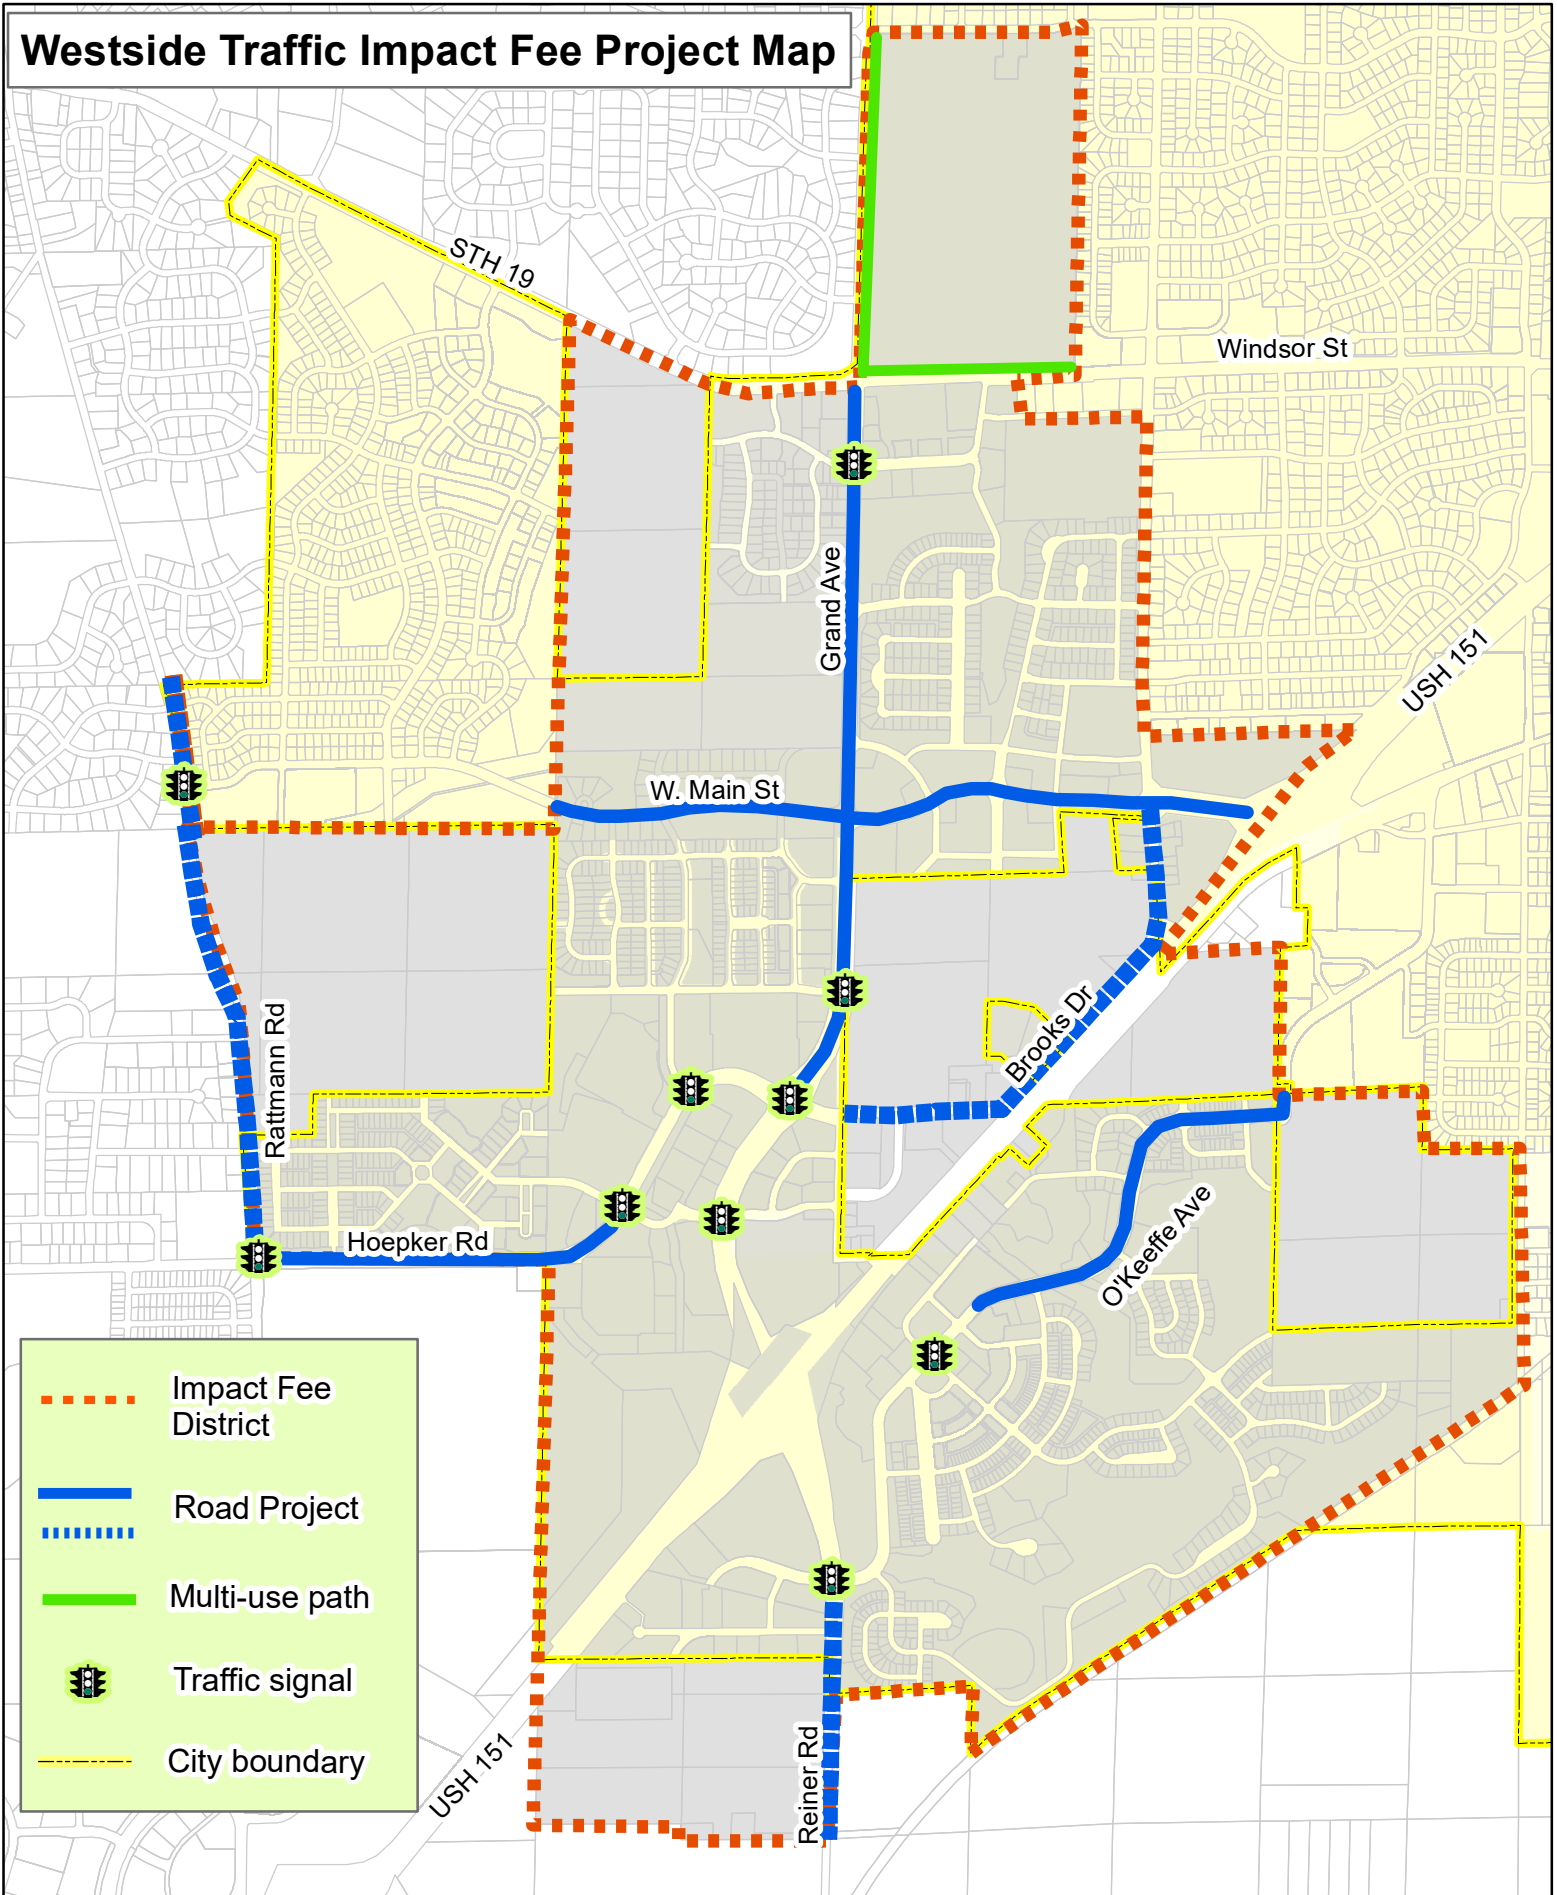

Westside Traffic Impact Fee Project Map

Sun Prairie, WI

map created 12-30-15

0 0.125 0.25 0.5 Miles